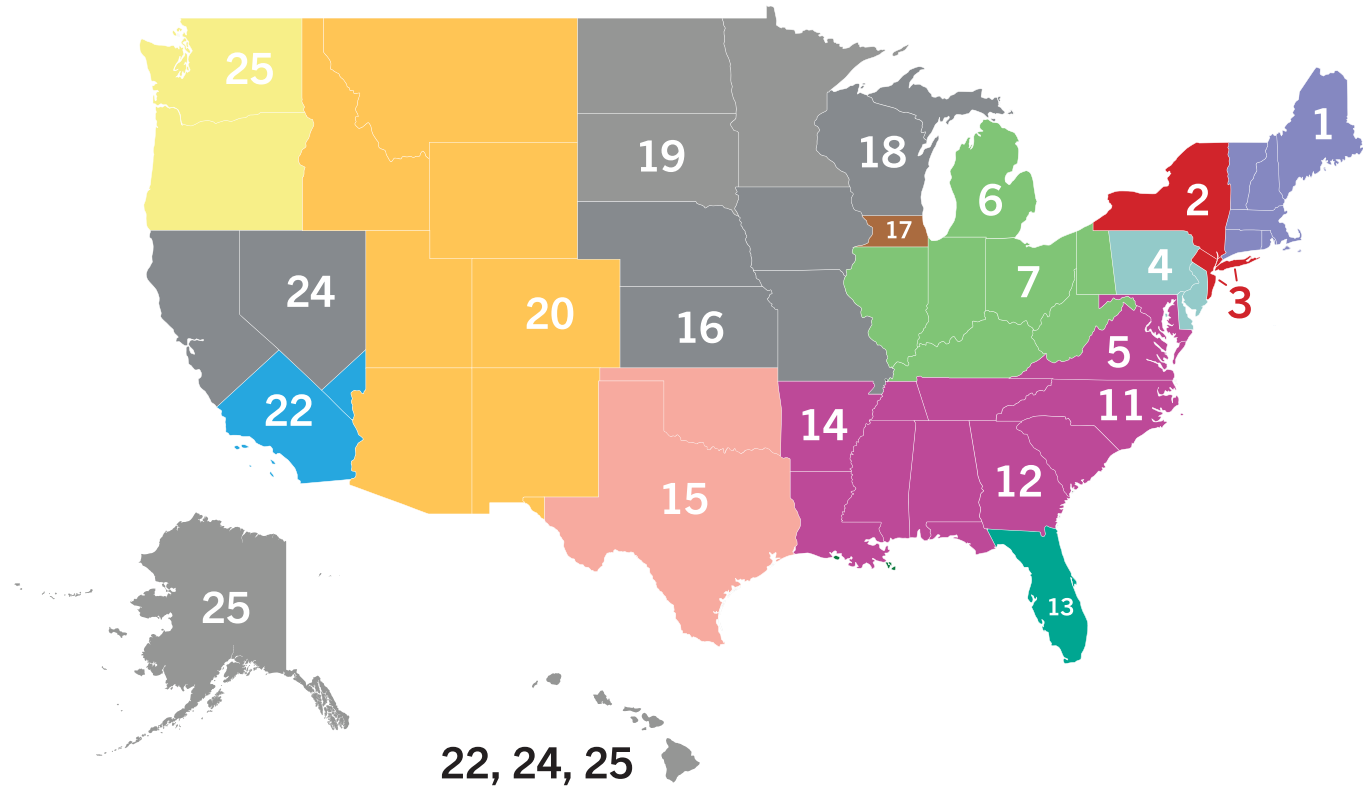

# SALES REPRESENTATIVE MAP

Rep Group	States	MAFSI
Concept Equipment	CT, MA, ME, NH, RI, VT.	1
EMC Hospitality	CA (South), NV (Las Vegas Only)	22
Excelsior Marketing	NJ (North), NYC, Upstate NY	2 (NY Only), 3
Jay Mark Group	IL (Chicago Metro)	17 (Chicago Area Only)
Lindox Siegel	AL, AR, D.C., LA, FL (Panhandle), GA, MD, NC, SC, TN, VA	5, 11, 12, 14
One Source Reps	DE, NJ (South, Central), PA (East, Central)	4
Professional Reps (Florida Office)	FL (Except Panhandle)	13
Professional Reps (Midwest Office)	IL (Central, South), IN, KY, MI (Lower), OH, PA (West), WV	2, (West PA Only) 6, 7
Professional Reps (Pacific NW Office)	AK, ID, MT, OR, WA	25
Professional Reps (Rocky Mountain Office)	AZ, CO, ID, MT, NM, TX (El Paso Only), UT, WY	20, 25
Professional Reps (Texas Office)	OK, TX (Except El Paso)	15
No Representation (Insinger)	CA (North), HI, IA, IL (North), KS, MI (Upper), MN, MO, MS, ND, NE, NV (Except Las Vegas), SD, WI	16, 18, 19, 24

All opportunities from Canada fall under MAFSI 26. All international opportunities are MAFSI 28, covered by Dorian Drake.

Last updated 4/10/2026.